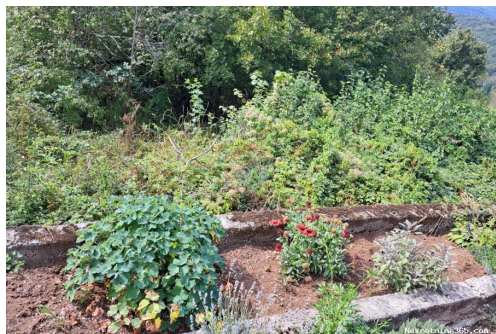

Matulji,okolica Pasjaka ,građevinski teren s ruševinom, Matulji, Land

Seller Info

Name: ReMax Centar nekretnina
First Name: ReMax
Last Name: Centar nekretnina
Company Name: ReMax Centar Nekretnina
Service Type: Selling and renting
Website: <https://www.remax-centarnekrtnina.com>

Country: Croatia
Region: Primorsko-goranska županija
City: Rijeka
ZIP code: 51000

Address: Krešimirova 12a

Phone: 0038551635350

About us: RE / MAX Real Estate Center is the largest RE / MAX franchisor in Croatia with 8 offices in the following cities: Zagreb, Rijeka, Pula, Poreč, Umag, Rovinj, Opatija and Crikvenica. For more than 12 years, Re / max Real Estate Center has been operating as a local expert in areas where it operates with over 90 sales representatives.

The company is focused on providing the highest quality and most personalized real estate buying and selling services to its clients. A reliable advisor for the Croatian real estate market, Re / max Real Estate Center is determined to maintain strict standards of excellence through continuous indicators of success in real estate sales and by supporting the value of the Re / max brand.

Reg No.: 656/2009