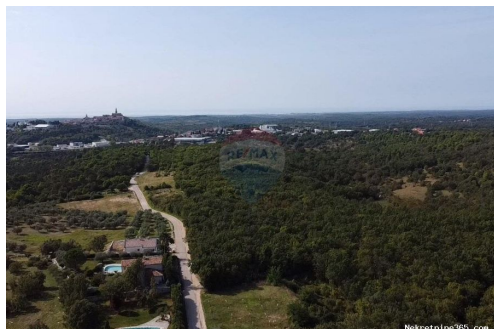

Buje okolica, poljoprivredno zemljište 126151 m2, Buje, Land

Seller Info

Name: ReMax Centar nekretnina

First Name: ReMax

Last Name: Centar nekretnina

Company Name: ReMax Centar Nekretnina

Name:

Service Type: Selling and renting

Website: <https://www.remax-centarnekrtnina.com>

Country: Croatia

Region: Primorsko-goranska županija

City: Rijeka

ZIP code: 51000

Address: Krešimirova 12a

Phone: 0038551635350

About us: RE / MAX Real Estate Center is the largest RE / MAX franchisor in Croatia with 8 offices in the following cities: Zagreb, Rijeka, Pula, Poreč, Umag, Rovinj, Opatija and Crikvenica. For more than 12 years, Re / max Real Estate Center has been operating as a local expert in areas where it operates with over 90 sales representatives.

The company is focused on providing the highest quality and most personalized real estate buying and selling services to its clients. A reliable advisor for the Croatian real estate market, Re / max Real Estate Center is determined to maintain strict standards of excellence through continuous indicators of success in real estate sales and by supporting the value of the Re / max brand.

Reg No.: 656/2009