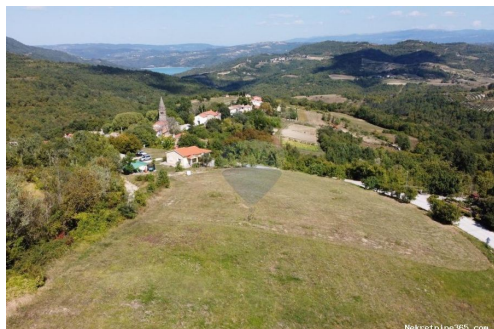

Središnja Istra, građevinsko zemljište s lijepim pogledom, Pazin - Okolica, Land

Seller Info

Name: ReMax Centar nekretnina
First Name: ReMax
Last Name: Centar nekretnina
Company Name: ReMax Centar Nekretnina
Service Type: Selling and renting
Website: <https://www.remax-centarnekretnina.com>

Country: Croatia
Region: Primorsko-goranska županija
City: Rijeka
ZIP code: 51000
Address: Krešimirova 12a
Phone: 0038551635350
About us: RE / MAX Real Estate Center

is the largest RE / MAX franchisor in Croatia with 8 offices in the following cities: Zagreb, Rijeka, Pula, Poreč, Umag, Rovinj, Opatija and Crikvenica. For more than 12 years, Re / max Real Estate Center has been operating as a local expert in areas where it operates with over 90 sales representatives.

The company is focused on providing the highest quality and most personalized real estate buying and selling services to its clients. A reliable advisor for the Croatian real estate market, Re / max Real Estate Center is determined to maintain strict standards of excellence through continuous indicators of success in real estate sales and by supporting the value of the Re / max brand.

Reg No.: 656/2009