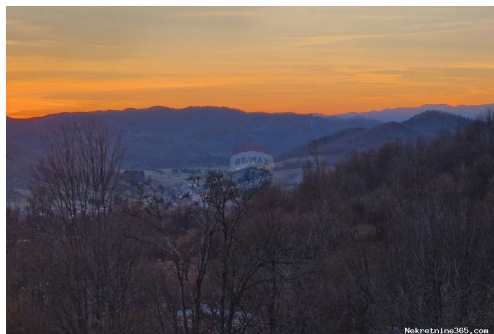

Begovo Razdolje -građevinski teren, Mrkopalj, Land

Seller Info

Name: ReMax Centar nekretnina
First Name: ReMax
Last Name: Centar nekretnina
Company Name: ReMax Centar Nekretnina
Service Type: Selling and renting
Website: <https://www.remax-centarnekrtnina.com>

Country: Croatia
Region: Primorsko-goranska županija
City: Rijeka
ZIP code: 51000
Address: Krešimirova 12a
Phone: 0038551635350
About us: RE / MAX Real Estate Center

is the largest RE / MAX franchisor in Croatia with 8 offices in the following cities: Zagreb, Rijeka, Pula, Poreč, Umag, Rovinj, Opatija and Crikvenica. For more than 12 years, Re / max Real Estate Center has been operating as a local expert in areas where it operates with over 90 sales representatives.

The company is focused on providing the highest quality and most personalized real estate buying and selling services to its clients. A reliable advisor for the Croatian real estate market, Re / max Real Estate Center is determined to maintain strict standards of excellence through continuous indicators of success in real estate sales and by supporting the value of the Re / max brand.

Reg No.: 656/2009