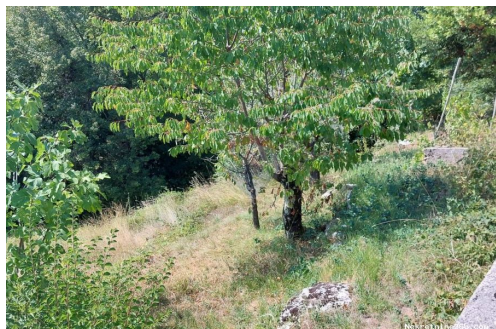

Opatija - Bregi - Građevinski teren 665 m2, Matulji, Land

Seller Info

Name: ReMax Centar nekretnina
First Name: ReMax
Last Name: Centar nekretnina
Company Name: ReMax Centar Nekretnina
Service Type: Selling and renting
Website: <https://www.remax-centarnekrtnina.com>

Country: Croatia
Region: Primorsko-goranska županija
City: Rijeka
ZIP code: 51000

Address: Krešimirova 12a

Phone: 0038551635350

About us: RE / MAX Real Estate Center is the largest RE / MAX franchisor in Croatia with 8 offices in the following cities: Zagreb, Rijeka, Pula, Poreč, Umag, Rovinj, Opatija and Crikvenica. For more than 12 years, Re / max Real Estate Center has been operating as a local expert in areas where it operates with over 90 sales representatives.

The company is focused on providing the highest quality and most personalized real estate buying and selling services to its clients. A reliable advisor for the Croatian real estate market, Re / max Real Estate Center is determined to maintain strict standards of excellence through continuous indicators of success in real estate sales and by supporting the value of the Re / max brand.

Reg No.: 656/2009