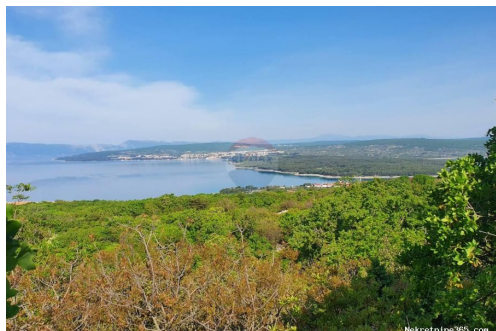

Otok Krk-poljoprivredno zemljište 3528m2 s pogledom na more, Punat, Land

Seller Info

Name: ReMax Centar nekretnina
First Name: ReMax
Last Name: Centar nekretnina
Company Name: ReMax Centar Nekretnina
Service Type: Selling and renting
Website: <https://www.remax-centarnekrtnina.com>

Country: Croatia
Region: Primorsko-goranska županija
City: Rijeka
ZIP code: 51000
Address: Krešimirova 12a
Phone: 0038551635350
About us: RE / MAX Real Estate Center

is the largest RE / MAX franchisor in Croatia with 8 offices in the following cities: Zagreb, Rijeka, Pula, Poreč, Umag, Rovinj, Opatija and Crikvenica. For more than 12 years, Re / max Real Estate Center has been operating as a local expert in areas where it operates with over 90 sales representatives.

The company is focused on providing the highest quality and most personalized real estate buying and selling services to its clients. A reliable advisor for the Croatian real estate market, Re / max Real Estate Center is determined to maintain strict standards of excellence through continuous indicators of success in real estate sales and by supporting the value of the Re / max brand.

Reg No.: 656/2009