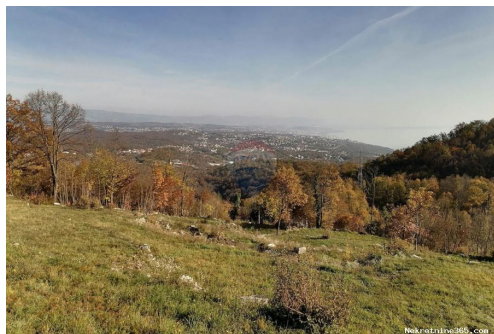

Opatija, Matulji, Kućeli građevni teren s pogledom na more, Matulji, Land

Seller Info

Name: ReMax Centar nekretnina
First Name: ReMax
Last Name: Centar nekretnina
Company Name: ReMax Centar Nekretnina
Service Type: Selling and renting
Website: <https://www.remax-centarnekrtnina.com>

Country: Croatia
Region: Primorsko-goranska županija
City: Rijeka
ZIP code: 51000
Address: Krešimirova 12a
Phone: 0038551635350
About us: RE / MAX Real Estate Center

is the largest RE / MAX franchisor in Croatia with 8 offices in the following cities: Zagreb, Rijeka, Pula, Poreč, Umag, Rovinj, Opatija and Crikvenica. For more than 12 years, Re / max Real Estate Center has been operating as a local expert in areas where it operates with over 90 sales representatives.

The company is focused on providing the highest quality and most personalized real estate buying and selling services to its clients. A reliable advisor for the Croatian real estate market, Re / max Real Estate Center is determined to maintain strict standards of excellence through continuous indicators of success in real estate sales and by supporting the value of the Re / max brand.

Reg No.: 656/2009