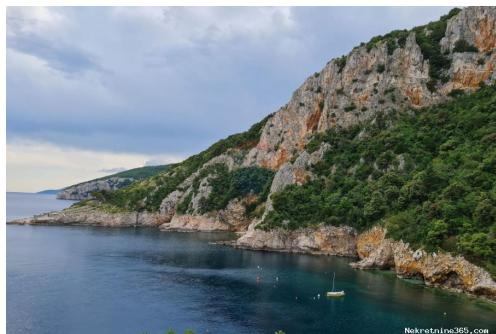

Brseč - poljoprivredno zemljište blizu mora, Mošćenička Draga, Land

Seller Info

Name: ReMax Centar nekretnina
First Name: ReMax
Last Name: Centar nekretnina
Company Name: ReMax Centar Nekretnina
Service Type: Selling and renting
Website: <https://www.remax-centarnekrtnina.com>

Country: Croatia
Region: Primorsko-goranska županija
City: Rijeka
ZIP code: 51000

Address: Krešimirova 12a

Phone: 0038551635350

About us: RE / MAX Real Estate Center is the largest RE / MAX franchisor in Croatia with 8 offices in the following cities: Zagreb, Rijeka, Pula, Poreč, Umag, Rovinj, Opatija and Crikvenica. For more than 12 years, Re / max Real Estate Center has been operating as a local expert in areas where it operates with over 90 sales representatives.

The company is focused on providing the highest quality and most personalized real estate buying and selling services to its clients. A reliable advisor for the Croatian real estate market, Re / max Real Estate Center is determined to maintain strict standards of excellence through continuous indicators of success in real estate sales and by supporting the value of the Re / max brand.

Reg No.: 656/2009