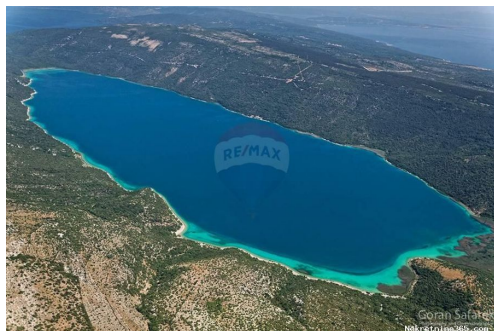

Cres, poljoprivredno zemljište 87110m2, Cres, Land

Seller Info

Name: ReMax Centar nekretnina
First Name: ReMax
Last Name: Centar nekretnina
Company Name: ReMax Centar Nekretnina
Service Type: Selling and renting
Website: <https://www.remax-centarnekretnina.com>

Country: Croatia
Region: Primorsko-goranska županija
City: Rijeka
ZIP code: 51000
Address: Krešimirova 12a
Phone: 0038551635350
About us: RE / MAX Real Estate Center

is the largest RE / MAX franchisor in Croatia with 8 offices in the following cities: Zagreb, Rijeka, Pula, Poreč, Umag, Rovinj, Opatija and Crikvenica. For more than 12 years, Re / max Real Estate Center has been operating as a local expert in areas where it operates with over 90 sales representatives.

The company is focused on providing the highest quality and most personalized real estate buying and selling services to its clients. A reliable advisor for the Croatian real estate market, Re / max Real Estate Center is determined to maintain strict standards of excellence through continuous indicators of success in real estate sales and by supporting the value of the Re / max brand.

Reg No.: 656/2009