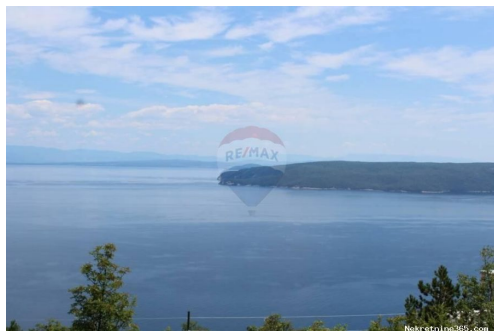

SVETA JELENA - NEGRAĐEVINSKI TEREN, Mošćenička Draga, Land

Seller Info

Name: ReMax Centar nekretnina
First Name: ReMax
Last Name: Centar nekretnina
Company Name: ReMax Centar Nekretnina
Service Type: Selling and renting
Website: <https://www.remax-centarnekrtnina.com>

Country: Croatia
Region: Primorsko-goranska županija
City: Rijeka
ZIP code: 51000

Address: Krešimirova 12a

Phone: 0038551635350

About us: RE / MAX Real Estate Center is the largest RE / MAX franchisor in Croatia with 8 offices in the following cities: Zagreb, Rijeka, Pula, Poreč, Umag, Rovinj, Opatija and Crikvenica. For more than 12 years, Re / max Real Estate Center has been operating as a local expert in areas where it operates with over 90 sales representatives.

The company is focused on providing the highest quality and most personalized real estate buying and selling services to its clients. A reliable advisor for the Croatian real estate market, Re / max Real Estate Center is determined to maintain strict standards of excellence through continuous indicators of success in real estate sales and by supporting the value of the Re / max brand.

Reg No.: 656/2009