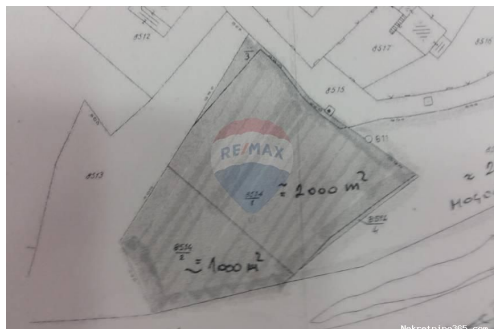

Građevinski teren Čavle, Čavle, Land

Seller Info

Name: ReMax Centar nekretnina

First Name: ReMax

Last Name: Centar nekretnina

Company Name: ReMax Centar Nekretnina

Service Type: Selling and renting

Website: <https://www.remax-centarnekretnina.com>

Country: Croatia

Region: Primorsko-goranska županija

City: Rijeka

ZIP code: 51000

Address: Krešimirova 12a

Phone: 0038551635350

About us: RE / MAX Real Estate Center is the largest RE / MAX franchisor in Croatia with 8 offices in the following cities: Zagreb, Rijeka, Pula, Poreč, Umag, Rovinj, Opatija and Crikvenica. For more than 12 years, Re / max Real Estate Center has been operating as a local expert in areas where it operates with over 90 sales representatives.

The company is focused on providing the highest quality and most personalized real estate buying and selling services to its clients. A reliable advisor for the Croatian real estate market, Re / max Real Estate Center is determined to maintain strict standards of excellence through continuous indicators of success in real estate sales and by supporting the value of the Re / max brand.

Reg No.: 656/2009