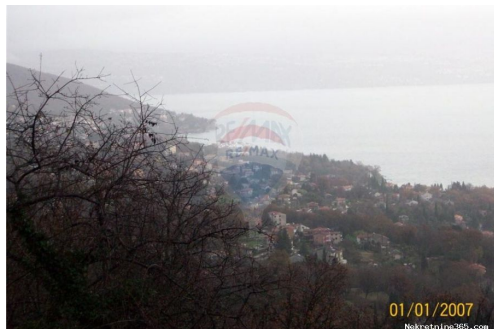

LOVRAN - LIGANJ - GRAĐEVINSKI TEREN 829 m2 - POGLED, Lovran.

Land

Seller Info

Name: ReMax Centar nekretnina

First Name: ReMax

Last Name: Centar nekretnina

Company: ReMax Centar Nekretnina

Name:

Service Type: Selling and renting

Website: <https://www.remax-centarnekrtnina.com>

Country: Croatia

Region: Primorsko-goranska županija

City: Rijeka

ZIP code: 51000

Address: Krešimirova 12a

Phone: 0038551635350

About us: RE / MAX Real Estate Center is the largest RE / MAX franchisor in Croatia with 8 offices in the following cities: Zagreb, Rijeka, Pula, Poreč, Umag, Rovinj, Opatija and Crikvenica. For more than 12 years, Re / max Real Estate Center has been operating as a local expert in areas where it operates with over 90 sales representatives.

The company is focused on providing the highest quality and most personalized real estate buying and selling services to its clients. A reliable advisor for the Croatian real estate market, Re / max Real Estate Center is determined to maintain strict standards of excellence through continuous indicators of success in real estate sales and by supporting the value of the Re / max brand.

Reg No.: 656/2009