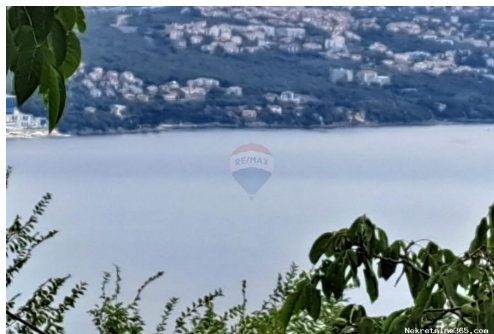

Opatija, - građevinsko zemljište iznad Opatije, Opatija, Land

Seller Info

Name: ReMax Centar nekretnina
First Name: ReMax
Last Name: Centar nekretnina
Company Name: ReMax Centar Nekretnina
Service Type: Selling and renting
Website: <https://www.remax-centarnekrtnina.com>

Country: Croatia
Region: Primorsko-goranska županija
City: Rijeka
ZIP code: 51000
Address: Krešimirova 12a
Phone: 0038551635350
About us: RE / MAX Real Estate Center

is the largest RE / MAX franchisor in Croatia with 8 offices in the following cities: Zagreb, Rijeka, Pula, Poreč, Umag, Rovinj, Opatija and Crikvenica. For more than 12 years, Re / max Real Estate Center has been operating as a local expert in areas where it operates with over 90 sales representatives.

The company is focused on providing the highest quality and most personalized real estate buying and selling services to its clients. A reliable advisor for the Croatian real estate market, Re / max Real Estate Center is determined to maintain strict standards of excellence through continuous indicators of success in real estate sales and by supporting the value of the Re / max brand.

Reg No.: 656/2009