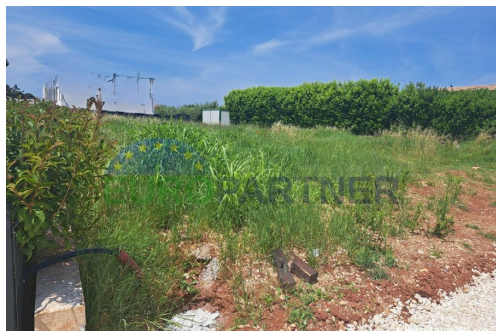

GRAĐEVINSKO ZEMLJIŠTE 940m2, Kaštelir-Labinci, Tierra

Información del vendedor

Nombre: Agencija Europartner
Nombre: Agencija
Apellido: Europartner
Nombre de la empresa: Europartner d.o.o.
Service Type: Selling
E-mail: office@europartner.hr
adicional:
Sitio Web: <https://www.europartner.hr>
País: Croatia
Region: Istarska županija
City: Poreč
City area: Poreč
Código postal: 52440
Dirección: Mate Vlašića 20
Mobile: +385 98 923 6402
Phone: +385 52 433 268
Sobre nosotros: Europartner is a licensed real estate agency based in Istria in the town of Poreč, an active member of the Croatian Chamber of Commerce.

Our mission is to fulfill the wishes of our clients, we listen to what you tell us and we are focused on realizing your wishes, which helps us with our many years of experience and acquired market knowledge.

Our Real Estate Portfolio is the result of our work and desire to be among the best, and our satisfied clients are the crown of our profession.

Our business does not end with the signing of the contract, we are still available to our clients for all other jobs from the moment of purchase to carefree