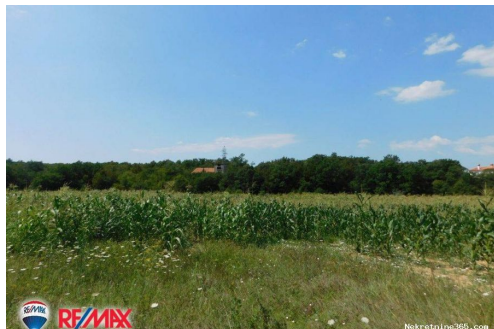

ISTRA, LABIN, ROGOČANA,POVOLJNO POLJOPRIVREDNO ZEMLJIŠTE 3 EUR PO M2, Labin, Tierra

Información del vendedor

Nombre: Re/Max Plus labin
Nombre: Re/Max
Apellido: Plus labin
Nombre de la empresa: Re/Max Plus Labin
Service Type: Selling and renting
E-mail adicional: mantika2013@gmail.com
Sitio Web: <https://www.remax-plus.info>
País: Croatia
Region: Istarska županija
City: Labin
City area: Labin
Código postal: 52220
Dirección: Zelenice 7
Phone: +38552496062

Sobre nosotros: In the very center of Labin, on Zelenice, Re/Max Plus Labin, a branch of the world's leading real estate agency, has been operating successfully for many years.

Re/Max is the name of a real estate brokerage company founded in 1973 in Denver, USA. The name is an abbreviation of 'Real Estate Maximums', which confirms the founder's vision of achieving maximum results in work, cooperation, quality and profit. That they succeeded in this will be convinced by the data that in the past 46 years they have expanded their operations to 90 countries, so currently there are 7,000 offices around the world with 120,000 sales representatives, i.e. agents.