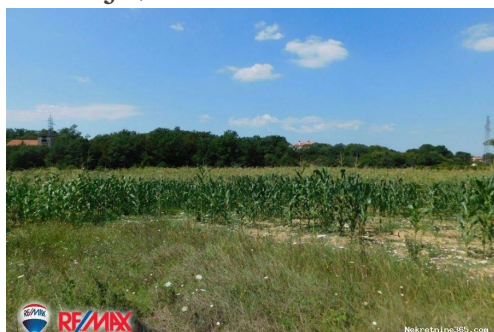

ISTRA, LABIN, SANTALEZI , POLJOPRIVREDNO ZEMLJIŠTE, Sveta Nedelja, Terrain

Info vendeur

Nom: Re/Max Plus labin
Prénom: Re/Max
Nom: Plus labin
Nom de l'entreprise: Re/Max Plus Labin
Service Type: Selling and renting
Email supplémentaire: mantika2013@gmail.com
Website: <https://www.remax-plus.info>
Pays: Croatia
Region: Istarska županija
City: Labin
City area: Labin
Code postal: 52220
Adresse: Zelenice 7
Phone: +38552496062
À propos de nous: In the very center of Labin, on Zelenice, Re/Max Plus Labin, a branch of the world's leading real estate agency, has been operating successfully for many years.

Re/Max is the name of a real estate brokerage company founded in 1973 in Denver, USA. The name is an abbreviation of 'Real Estate Maximums', which confirms the founder's vision of achieving maximum results in work, cooperation, quality and profit. That they succeeded in this will be convinced by the data that in the past 46 years they have expanded their operations to 90 countries, so currently there are 7,000 offices around the world with 120,000 sales representatives, i.e. agents.