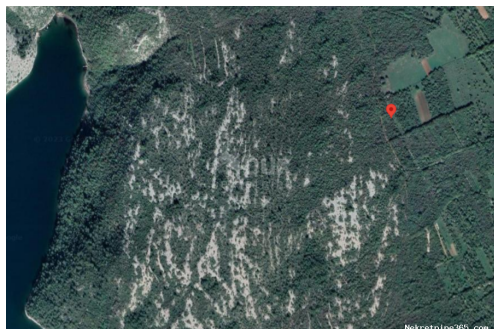

ISTRA, RABAC - Poljoprivredno zemljište s pogledom na more, Labin, Terra

Informação do Vendedor

Nome: Agencija Dux nekretnine
Email: info@dux-nekretnine.hr
Nome: Agencija
Apelido: Dux nekretnine
Nome da empresa: DUX NEKRETNINE d.o.o.
Service Type: Selling and renting
País: Croatia
Region: Primorsko-goranska županija
City: Rijeka
Código Postal: 51000
Endereço: Tizianova 8
Mobile: 385 91 480 8808
Phone: 385 51 518 174
Sobre nós: Dux nekretnine agency operates with the aim of raising the quality of real estate brokerage to a higher level of professionalism and mutual satisfaction of the parties with which it cooperates. How do we do that? We approach each client humanely and professionally in order to facilitate one of the biggest and most important decisions in life - buying real estate. Our offer includes a wide range of high quality and very attractive properties in the Kvarner, Istria, islands and wider surroundings in order to satisfy the refined tastes of our longtime customers. The buying and selling process takes place at the highest level of quality with our reliability and commitment to each individual client. Our job is not done until we see a smile on the faces of clients. And even then because we like to stay in touch