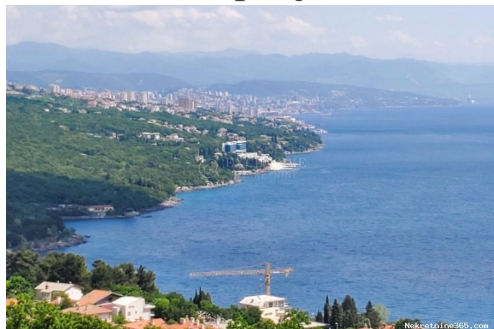

OPATIJA-POBRI GRAĐEVINSKO ZEMLJIŠTE S POGLEDOM NA MORE 2600m2 !!, Opatija - Okolica, Земля

:	Exclusive Nekretnine
Имя:	Exclusive
Фамилия:	Nekretnine
Название компании:	Exclusive nekretnine d.o.o.
Service Type:	Selling and renting
Вебсайт:	https://www.exclusive-nekretnine.hr
Страна:	Croatia
Region:	Primorsko-goranska županija
City:	Opatija
City area:	Opatija
почтовый код:	51410
Адрес:	Maršala Tita 65
Mobile:	+385(0)91/887-5855
Phone:	+385(0)51/498-068
О нас:	Founded in 2017 and situated in the heart of Opatija, on Maršala Tita Street No.65, and Kralja Tomislava 2 Crikvenica theExclusive nekretnine d.o.o has operated successfully in the entire area of Opatija,Rijeka,Crikvenica,Krk and his surroundings. In compliance with the Law of Intermediation on Real Estate, the Agency performs all required judicial activities to allow the most convenient market price at the moment of the real estate purchase and sale. The Agency is a real estate licence holder and signatory to the Code of Business Ethics of the Croatian Chamber of Commerce. Its main activities consist of purchase intermediation, rental, sale and